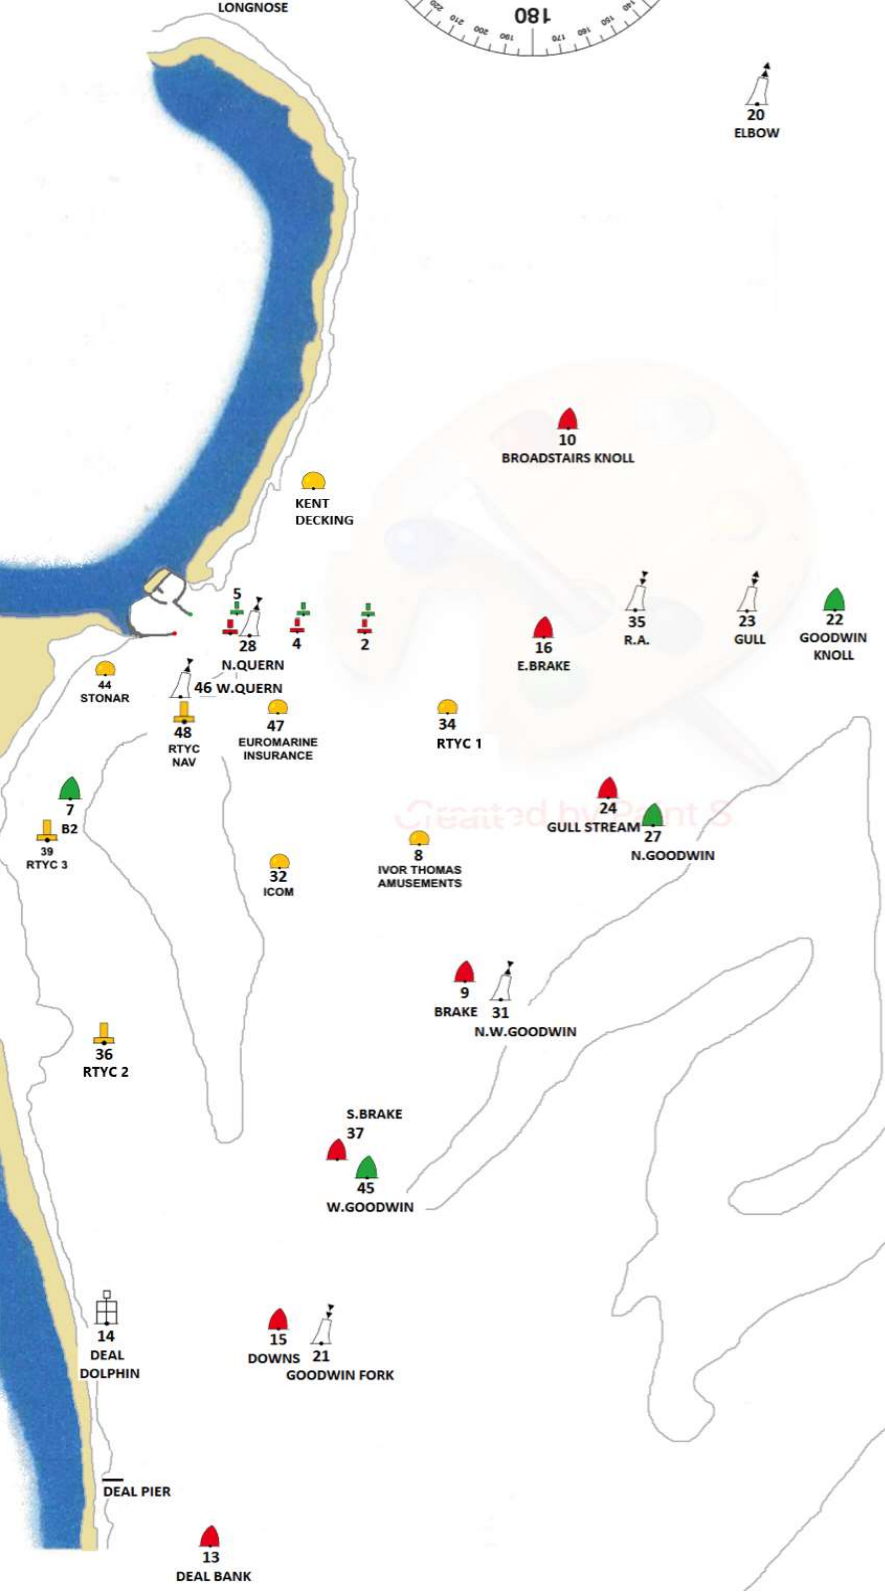

19
E. MARGATE

Royal Temple Yacht Club

26
LONGLY

20
ELBOW

29
N.E. GOODWIN

Flexi Course Waypoint List		
Buoy No.	Name	Leave to: