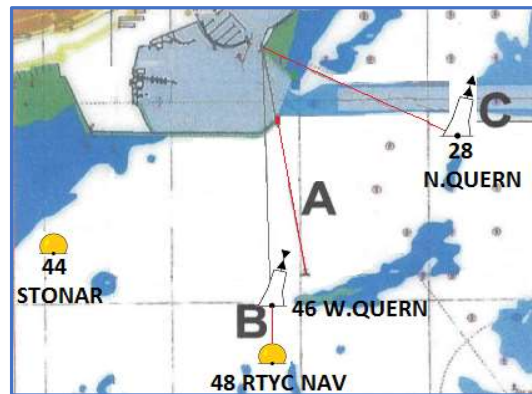

19
E. MARGATE

Royal Temple Yacht Club

26
LONGLY

20
ELBOW

29
N.E. GOODWIN

Flexi Course Waypoint List		
Buoy No.	Name	Leave to: